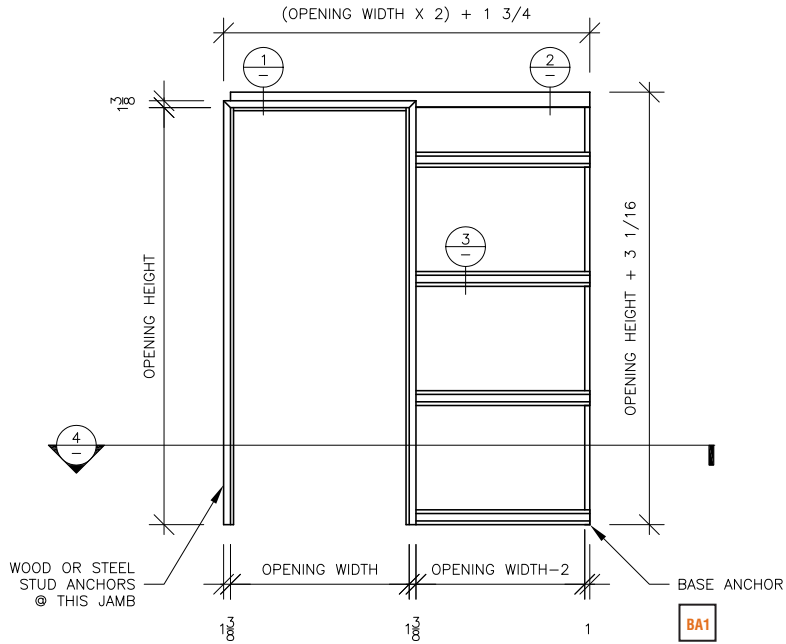

Pocket Frames

Pocket Frame with Subframe Assembly*

*ALSO AVAILABLE AS TRIM ONLY WITHOUT SUBFRAME

1 HEAD ASSEMBLY

2 TRACK (OPTIONAL HAGER TRACK & HARDWARE AVAILABLE)

3 WALL STIFFENERS

Plan View

Corner Detail